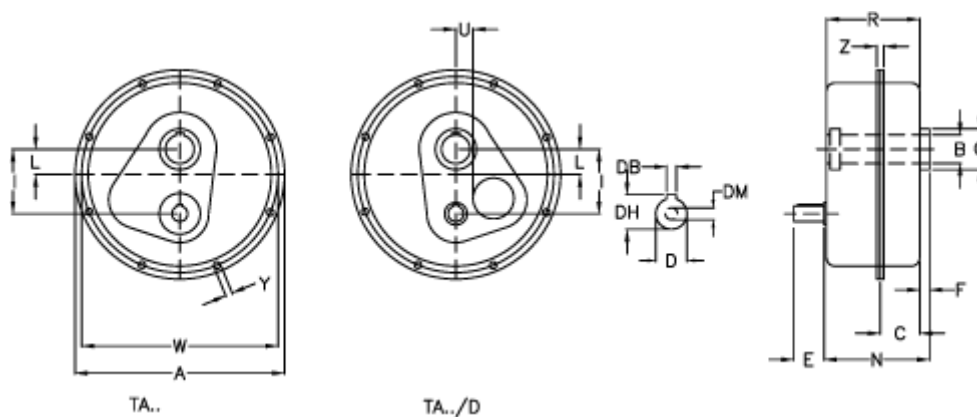

Data Sheet

Article number: 2948125100013
 Description: Shaft mount. speed reducer
 TA 125.135D i=10 without lubrication

Measures

a	= 850	E = 110	W	= 805
B G7	= 135	F = 34	Weight (kg)	= 415
C	= 110	I = 294	Y	= 17.0
DB	= 16	L = 80	Z	= 44.5
Description	= TA 125.135D	N = 310.0		
DH	= 59.0	Q = 170		
D h6	= 55	R = 304.0		
DM	= M16	U = 70		